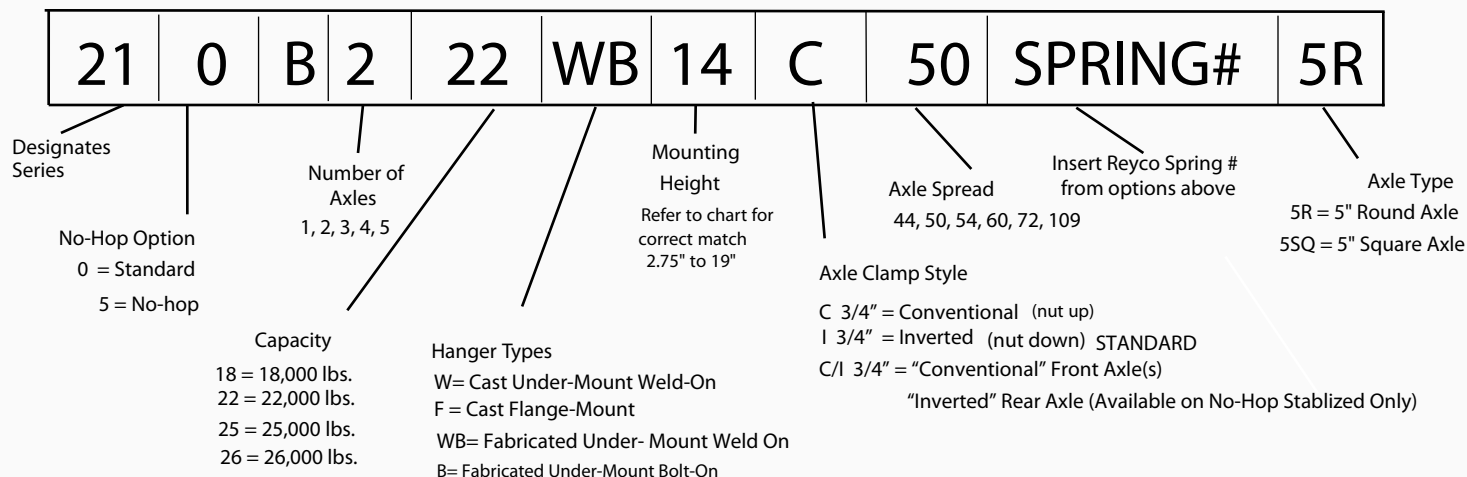

How to Order

1-800-753-0050
www.reycogranning.com

Reyco Granning Suspensions
1205 Industrial Park Drive
Mount Vernon, MO 65712
Phone: 417-466-2178
Fax: 417-466-3964