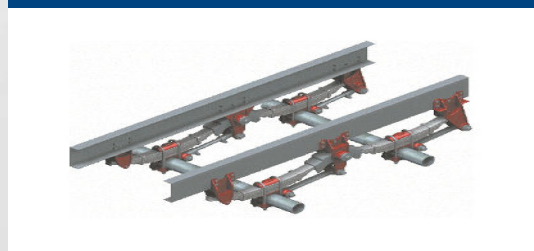

21B LEAF SPRING SUSPENSION

The 21B is the most versatile, longest lasting suspension system designed specifically for the Heavy Duty market. Available in a wide variety of axle configurations, mounting heights, axle spacing and connection options, the Reyco Granning 21B is the best choice when trouble free performance is required for the long haul.

21B Cast

21B Fab

Features

- Standard long-life rubber bushings or optional poly bushings available. No metal to metal contact assures long life with little maintenance
- No Hop available to prevent axle bounce
- Cast steel axle clamp group
- Cast ductile torque arm ends
- Austempered Ductile Iron equalizers for lighter weight and extra long life

Specifications

- Single, Tandem, Tridem, Quad, Quint, and more axle configurations
- Flangemount, weld-on, and bolt-on hangers available
- GAWR (gross axle weight ratings) of 18,000 - 26,000 lbs. per axle
- Mounting heights range from 3" - 18"
- Axle spreads available from 42" - 109"

1-800-753-0050
www.reycogranning.com

Reyco Granning Suspensions
1205 Industrial Park Drive
Mount Vernon, MO 65712
Phone: 417-466-2178
Fax: 417-466-3964

Trailer Suspensions

MODEL 21B

Axle Options

Reyco Granning offers a full compliment of axles available with brake shoes or with fully dressed wheel ends to meet every configuration need. Every axle supplied by Reyco Granning comes with the axle seat pre-installed, q+ brake shoes, pre-drilled and plugged for tire inflation systems and standard 24" long - 28" spline camshaft. Axle size options are as follows: